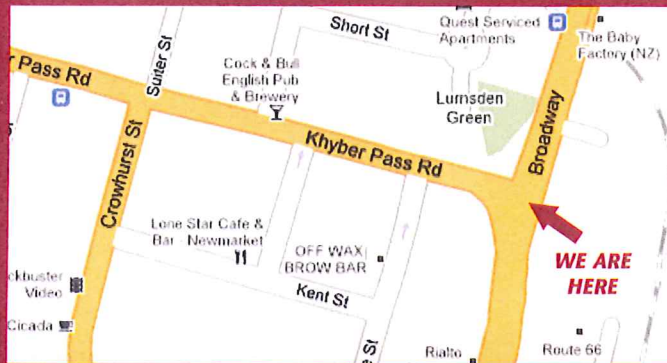

ALLIOTT NZ HAS A NEW LOCATION

From Monday February 28, 2011 we will be at

Level 2
142 Broadway
Newmarket

There are four Alliott NZ visitor carparks at the rear of our new office - entry to these carparks is through the Tournament Carpark building at 118 Broadway.

CHARTERED ACCOUNTANTS AND BUSINESS ADVISORS

LOST OR LATE?

Don't worry – give our friendly reception a call on (09) 520 9200

Our new offices are on Level 2, 142 Broadway, Newmarket - directly opposite Khyber Pass when waiting at the lights at the intersection of Khyber Pass and Broadway. The street entrance is between the Crocs shop and The Gateau House.

Alliott NZ visitor carparks are at the rear of our building – entry is through the Tournament carpark which is at 118 Broadway - opposite Lumsden Green on Broadway.

To help you find our visitor carparks follow the steps below:

Drive into the middle entry lane of the Tournament Broadway carpark. You don't enter the Tournament carpark so don't need a parking ticket.

Before the middle entry barrier turn right past the concrete pillar into the lane leading into the tunnel. Traffic is 2 way along this lane so please drive carefully.