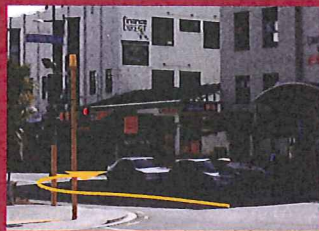

WE'RE MOVING

Alliott NZ is moving to a new location at

**LEVEL 2
142 BROADWAY
NEWMARKET**

From Monday 28 February 2011

Our offices will be closed on Friday 25 February -
for urgent assistance please contact Greg Millar on
021 664 955 or Vanessa Williams on 021 332 613

CHARTERED ACCOUNTANTS AND BUSINESS ADVISORS

LOST OR LATE?

Don't worry – give our friendly reception a call on (09) 520 9200

Our new offices are on Level 2, 142 Broadway, Newmarket - directly opposite Khyber Pass when waiting at the lights at the intersection of Khyber Pass and Broadway. The street entrance is between the Crocs shop and The Gateau House.

Alliott NZ visitor carparks are at the rear of our building – entry is through the Tournament carpark which is at 118 Broadway - opposite Lumsden Green on Broadway.

To help you find our visitor carparks follow the steps below: